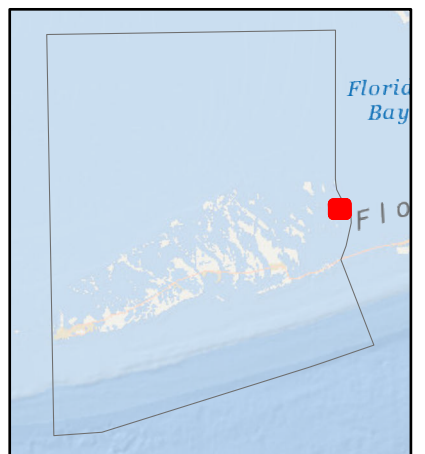

## East Bahia Honda Key Wildlife Management Area

Decreases disturbance of nesting birds including white-crowned pigeon and great white heron.

### Lower Keys Region

This map contains proposed marine zone alternatives for public comment. Proposed marine zone alternatives do not reflect agency decision at this time. For more details about the proposed alternatives and zone descriptions, including associated regulations, see Section 3.3 and 3.4 of this DEIS.