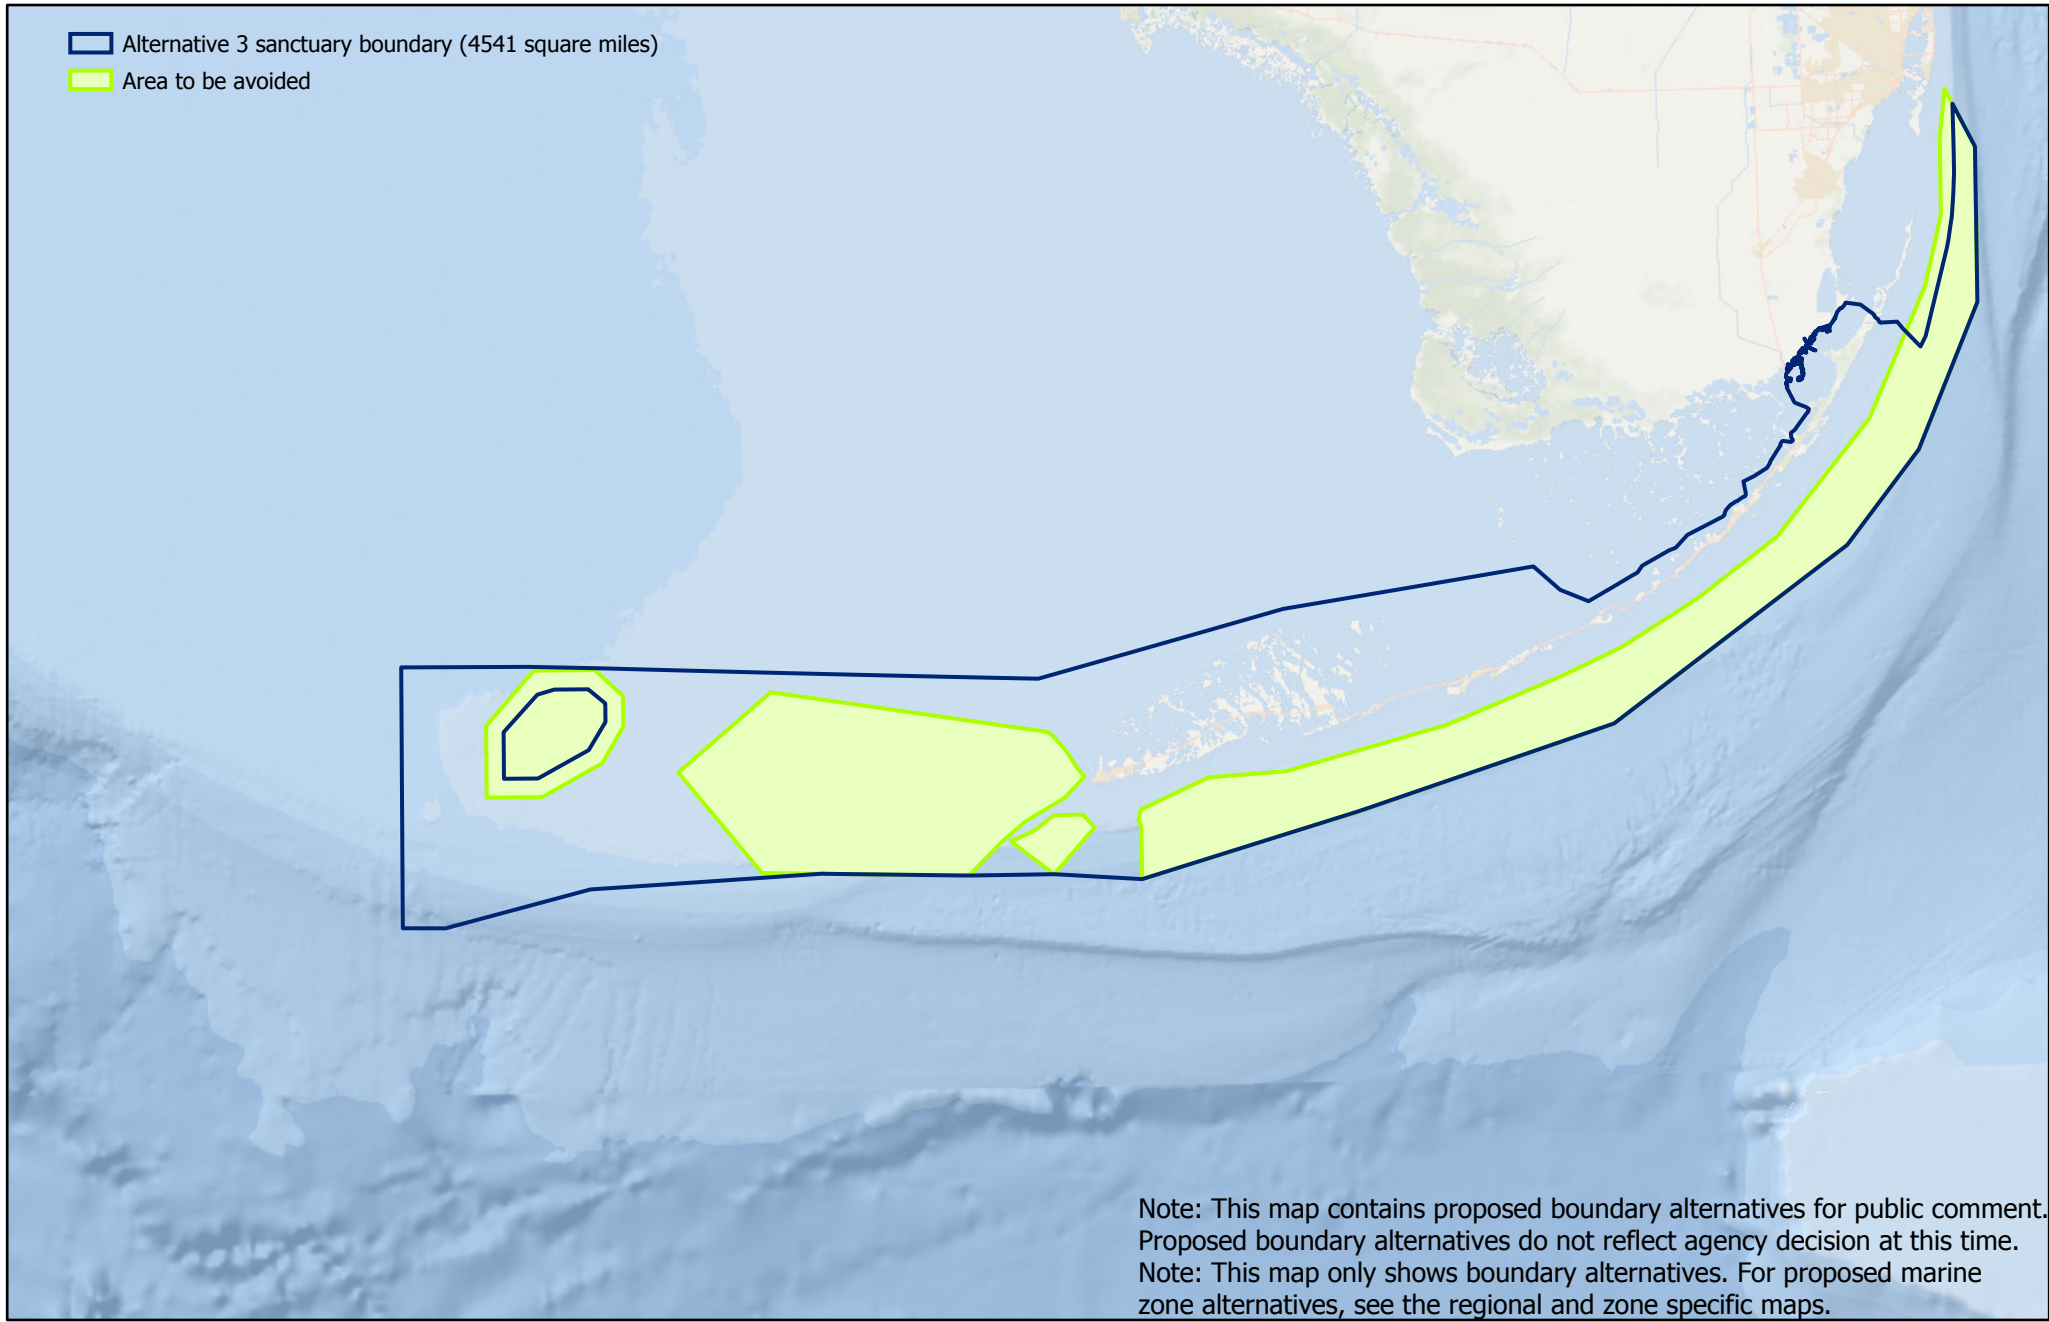

- Alternative 3 sanctuary boundary (4541 square miles)
- Area to be avoided

Note: This map contains proposed boundary alternatives for public comment. Proposed boundary alternatives do not reflect agency decision at this time.
Note: This map only shows boundary alternatives. For proposed marine zone alternatives, see the regional and zone specific maps.

Florida Keys National Marine Sanctuary: Boundary Alternative 3 (preferred)

0 15 30 60 Miles